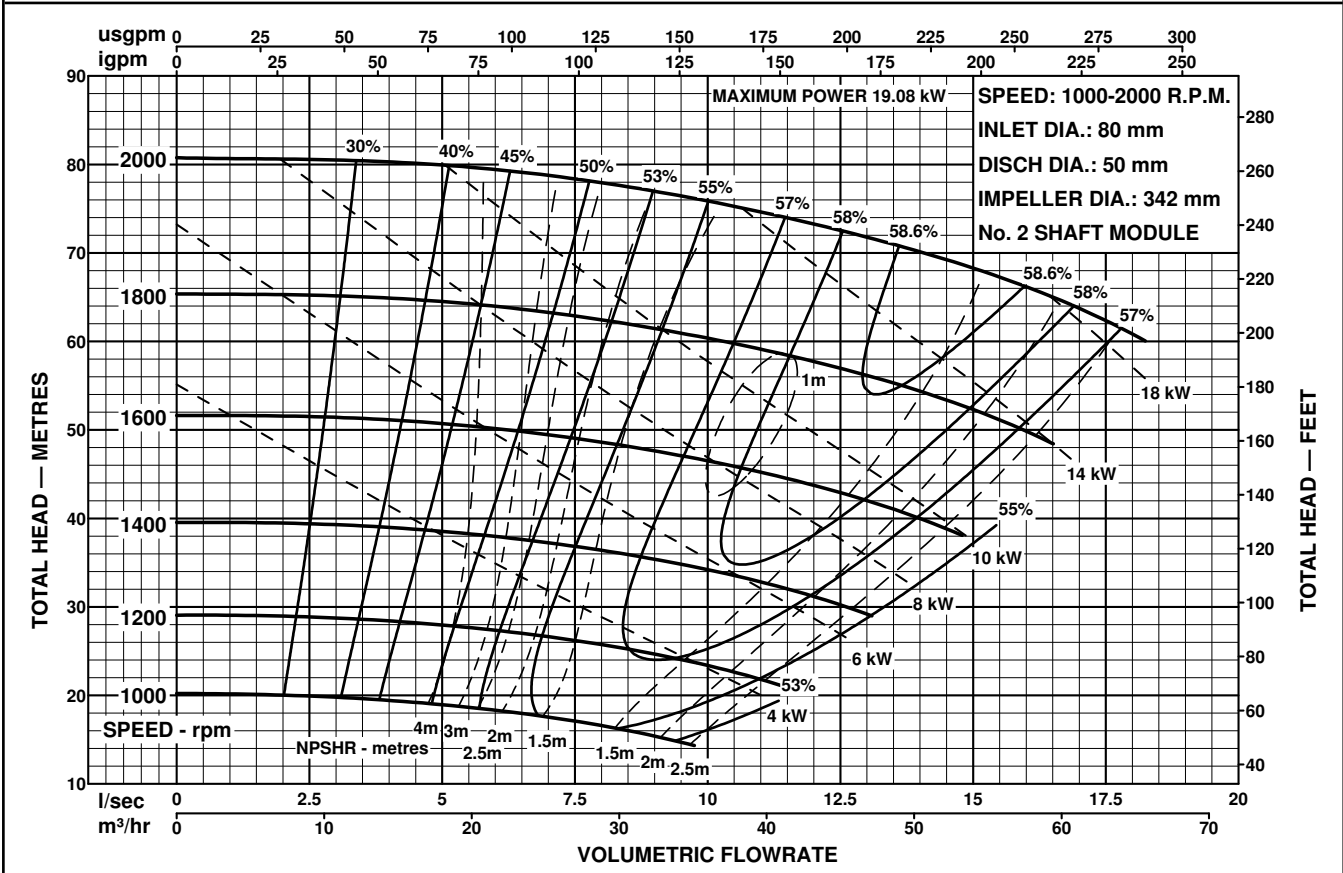

MODEL
80x50-315

ISO2858
END SUCTION PUMPS
50Hz PERFORMANCE

Southern Cross
CENTRIFUGAL PUMP PERFORMANCE DATA

Performance to AS2417 Grade 2 for clean, cold water only.

Performance to AS2417 Grade 2 for clean, cold water only.