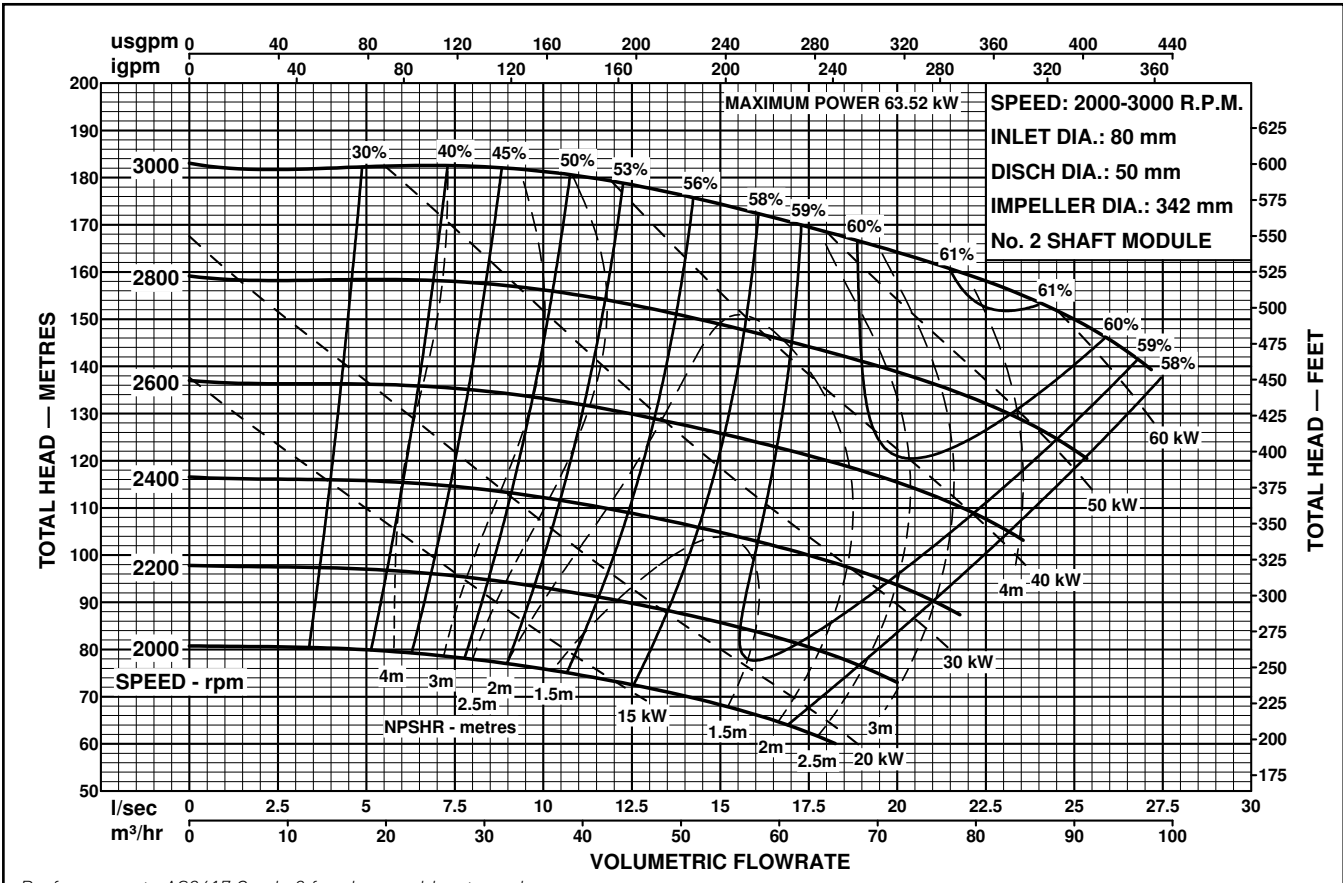

MODEL
80x50-315

ISO2858
END SUCTION PUMPS
50Hz PERFORMANCE

Southern Cross
CENTRIFUGAL PUMP PERFORMANCE DATA

Performance to AS2417 Grade 2 for clean, cold water only.

Performance to AS2417 Grade 2 for clean, cold water only.